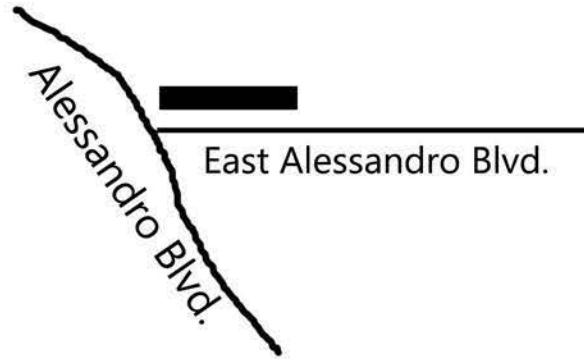

MONTHLY GENERAL MEETINGS

Cactus Cantina, 151 East Alessandro Boulevard, Riverside, CA (951) 789-0211

Directions to Meeting:
From the 91, take Central Avenue east bound to Mission Grove Ave. Turn right into the shopping center. Cactus Cantina is the N.W. corner. From the 215, take Alessandro Blvd eastbound to Mission Grove Ave. Turn left into the shopping center, proceed to N.W. corner.