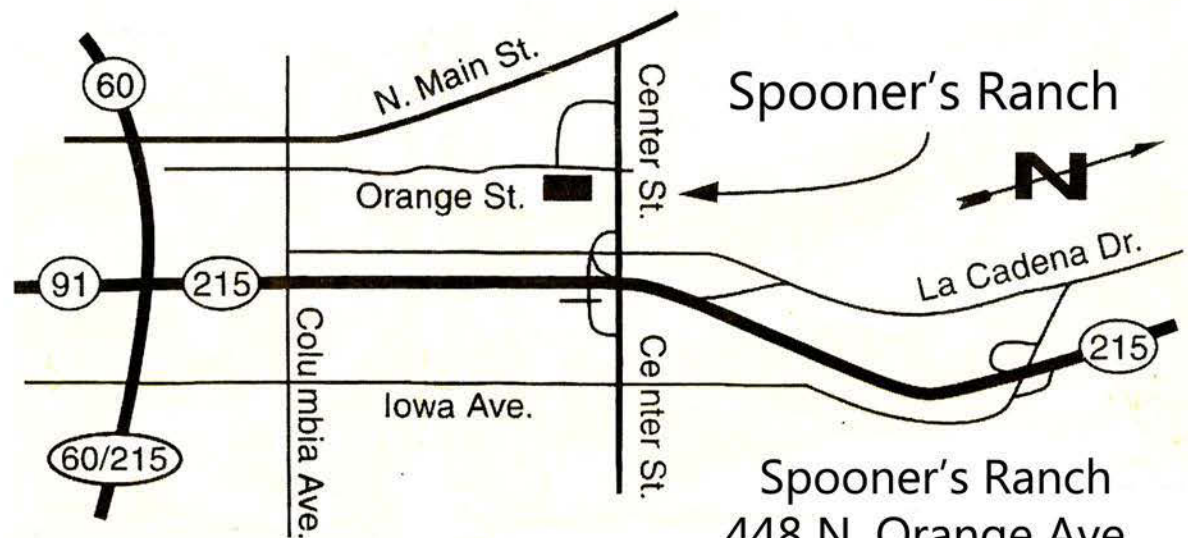

MONTHLY GENERAL MEETINGS

Cactus Cantina, 151 East Alessandro Boulevard, Riverside, CA (951) 789-0211

Directions to Meeting:
From the 91, take Central Avenue east bound to Mission Grove Ave. Turn right into the shopping center. Cactus Cantina is the N.W. corner. From the 215, take Alessandro Blvd eastbound to Mission Grove Ave. Turn left into the shopping center, proceed to N.W. corner.

ALL VOLUNTEERS ARE
WELCOME

WORK PARTY MAP

Spoooner's Ranch
448 N. Orange Ave.,
Riverside, CA 92507